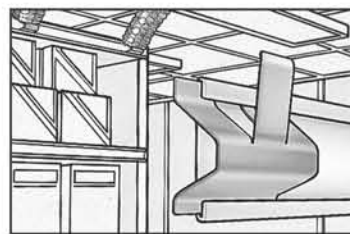

Choose the Base that Works for You...

Clip-In Base

(Price Rail Moulding Mount)

- Contains 24 metal bases that clip into price rail moulding
- For use with the arch poles for creating arches from one price rail moulding to another
- Holds 12 complete arches

ITEM #	DESCRIPTION	PK SIZE	PRICE PER PACK		
			1-24	25-100	100+
2432-A	CLIP-IN BASES	24	$9.52	$8.16	$7.14