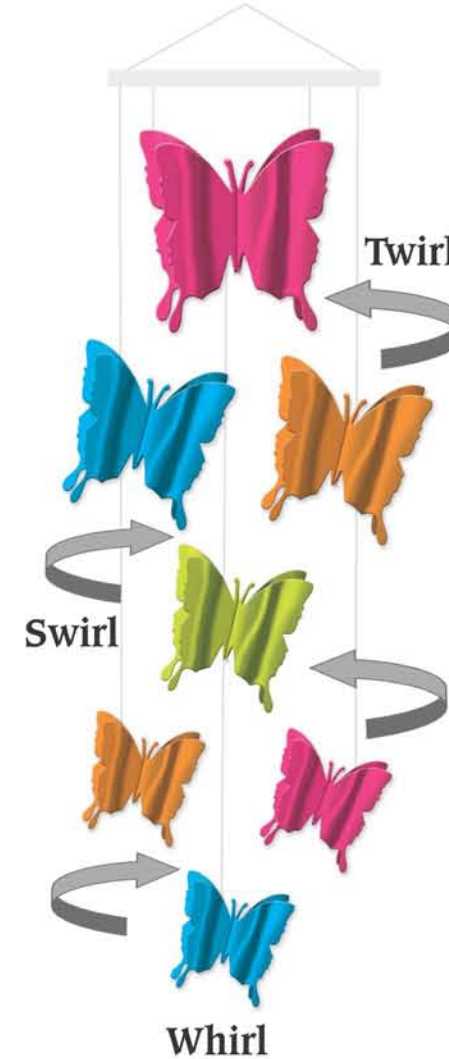

Aisle Arch Poles

- Contains 48 poles and 36 dowels to make 12 arches
- Please choose which base you require; either the Clip-In Metal Base for price rails or the plastic Arch Mount for flat surfaces
- Forms a 12 foot arch using connectors to create the arch pole

ITEM #	DESCRIPTION	PK SIZE	PRICE PER PACK		
			1-24	25-100	100+
3133-A	DELUXE AISLE ARCH POLES	12	$46.32	$39.70	$34.74

ITEM #	DESCRIPTION	PK SIZE	PRICE PER PACK		
			1-24	25-100	100+
3132-A	AISLE ARCH POLES	12	$32.40	$27.77	$24.30

Metallic and tissue ARCH garlands are easily identified in the catalog with the symbol next to the item description.

Choose the Base that Works for You...

Clip-In Base

(Price Rail Moulding Mount)

- Contains 24 metal bases that clip into price rail moulding
- For use with the arch poles for creating arches from one price rail moulding to another
- Holds 12 complete arches

ITEM #	DESCRIPTION	PK SIZE	PRICE PER PACK		
			1-24	25-100	100+
2432-A	CLIP-IN BASES	24	$9.52	$8.16	$7.14

Arch Mount

(Flat Surface Mount)

- Arm locks in place for a firm hold
- Contains 24 mounts with adhesive backing for attaching to walls, counter tops and other flat surfaces
- For use with the arch poles for creating arches from one flat surface to another
- Made of sturdy polycarbonate plastic
- Holds 12 complete arches

ITEM #	DESCRIPTION	PK SIZE	PRICE PER PACK		
			1-24	25-100	100+
2532-A	ARCH MOUNTS	24	$45.20	$36.00	$30.86

Introducing Metallic Airflow Mobiles